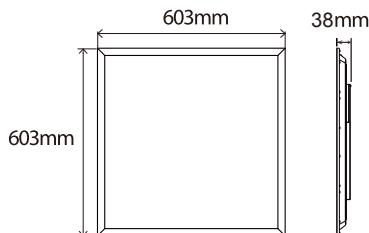

**Common Attributes**

CCT Tunable			
	6000K	5000K	4000K
Power Tunable			
	2X2 2X4	20W 40W	30W 50W

► **DESCRIPTION**

This Select™ LED Panel is a highly versatile luminaire designed to provide smooth light output. Available in 2x2 and 2x4 sizes and featuring smooth, shadow free back-lit illumination by way of the enhanced optics.

► **MODEL NUMBER(S)**

Model Number	Size	Lumen Output	Power (W)	CCT (K)	Efficiency (lm/W)	Beam Angle	Dimmable	Input Voltage	CRI	DLC Certification	Case Pack	Weight (KG)
WSL-USA-PL2X2-40W-TUNE	2 x 2	5000	40	4000K	125	120°	0-10V	100V - 277V	≥80	DLC Premium	6	10.5
		3750	30	5000K								
		2500	20	6000K								
WSL-USA-PL2X4-72W-TUNE	2 x 4	9000	72	4000K	125	120°	0-10V	100V - 277V	≥80	DLC Premium	6	21.6
		6250	50	5000K								
		5000	40	6000K								

► **DIMENSIONS**

**WSL-USA-PL2x2**  
20W / 30W / 40W

**WSL-USA-PL2x4**  
40W / 50W / 72W