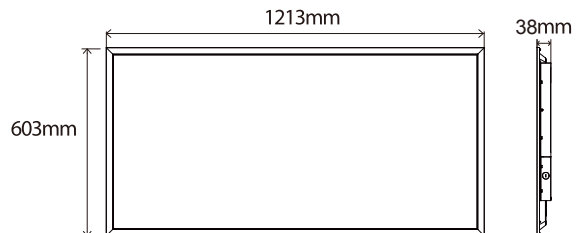

**Common Attributes**

CCT Tunable			
	6000K	5000K	4000K
Power Tunable			
	2X2 2X4	20W 40W	30W 50W

► **DESCRIPTION**

This Select™ LED Panel is a highly versatile luminaire designed to provide smooth light output. Available in 2x2 and 2x4 sizes and featuring smooth, shadow free back-lit illumination by way of the enhanced optics.

► **MODEL NUMBER(S)**

Model Number	Size	Lumen Output	Power (W)	CCT (K)	Efficiency (lm/W)	Beam Angle	Dimmable	Input Voltage	CRI	DLC Certification	Case Pack	Weight (KG)
WSL-USA-PL2X2-40W-TUNE	2 x 2	5000	40	4000K	125	120°	0-10V	100V - 277V	≥80	DLC Premium	6	10.5
		3750	30	5000K								
		2500	20	6000K								
WSL-USA-PL2X4-72W-TUNE	2 x 4	9000	72	4000K	125	120°	0-10V	100V - 277V	≥80	DLC Premium	6	21.6
		6250	50	5000K								
		5000	40	6000K								

► **DIMENSIONS**

**WSL-USA-PL2x2**  
20W / 30W / 40W

**WSL-USA-PL2x4**  
40W / 50W / 72W