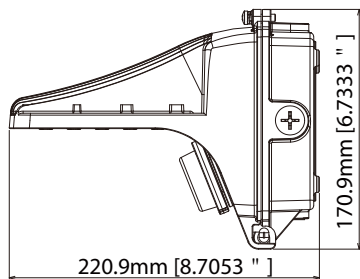

SELECT™

LED Full Cut-Off Wall Pack

HOT

Optional Internal Power & CCT Switch,
Motion Sensor, Photocell Sensor

Common Attributes

DESCRIPTION

This Select™ LED Full Cut-Off Wall Pack is a high efficient lighting solution that provides long-lasting lifespan and is energy-saving. The rugged housing offers advanced thermal management and protection against outdoor environments without compromising aesthetics. CCT, Watt adjustable by DIP Switch.

MODEL NUMBER(S)

Model No.	Watts (W)	Input Voltage	Lumens	CCT (K)	N.W (kg)
USA-RZWP10-40W-D-YY	40	120-277Vac	140LM/W(±5%)	5700K	1.55

DIMENSIONS

USA-RZWP10
40W