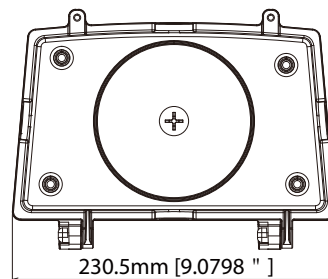

SELECT™

LED Full Cut-Off Wall Pack

HOT

Optional Internal Power & CCT Switch,
Motion Sensor, Photocell Sensor

Common Attributes

DESCRIPTION

This Select™ LED Full Cut-Off Wall Pack is a high efficient lighting solution that provides long-lasting lifespan and is energy-saving. The rugged housing offers advanced thermal management and protection against outdoor environments without compromising aesthetics. CCT, Watt adjustable by DIP Switch.

MODEL NUMBER(S)

Model No.	Watts (W)	Input Voltage	Lumens	CCT (K)	N.W (kg)
USA-RZWP10-40W-D-YY	40	120-277Vac	140LM/W(±5%)	5700K	1.55

DIMENSIONS

USA-RZWP10
40W