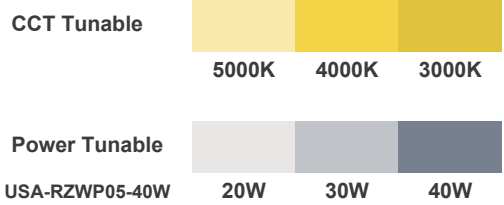

SELECT™

LED Full Cut-Off Wall Pack

HOT

Optional Internal Power & CCT Switch,
Motion Sensor, Photocell Sensor

Common Attributes

DESCRIPTION

This Select™ LED Full Cut-Off Wall Pack is a high efficient lighting solution that provides long-lasting lifespan and is energy-saving. The rugged housing offers advanced thermal management and protection against outdoor environments without compromising aesthetics. CCT, Watt adjustable by DIP Switch.

MODEL NUMBER(S)

Model No.	Watts (W)	Input Voltage	Lumens	CCT (K)	N.W (kg)
USA-RZWP10-40W-D-YY	40	120-277Vac	140LM/W(±5%)	5700K	1.55

DIMENSIONS

USA-RZWP10
40W