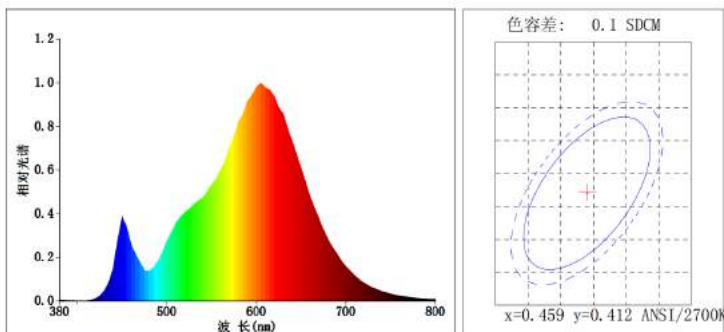

LED'S SPECTRUM WAVE FORM

SPECTRUM DISTRIBUTION