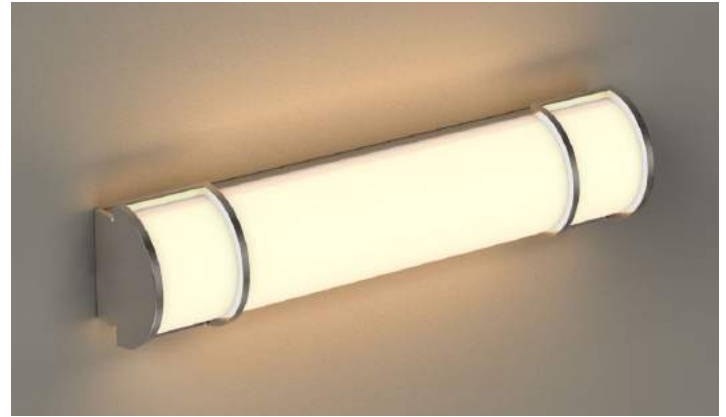

CERTIFICATIONS

SPECIFICATIONS

Wattage	25W
Voltage	120V
Power Factor	>0.95
Dimmable	Triac-Dimming 100%-10%

PHYSICAL

Operating Temperature	-20°C to 45°C (-4°F to 113°F)
Material	Stainless Steel
Mounting	Surface Mounted
Lens	PMMA Diffuser
Finish	Brush Nickel/White/Black
Lighting	LED
CCT	3CCT:3000K/4000K/5000K
CRI	80+

PERFORMANCE

Warranty	3 years
Certifications	ETL, CETL File No.5017812
IP Rating	IP44, Damp Location
LED Lifetime	35,000 hours

NOTES

Use only	Indoor
----------	--------

LED Vanity Light

ENERGY CHART

SIZE	LENGTH inches	WIDTH inches	HEIGHT inches	WATTAGE	LUMENS	EFFICACY lm/w
24inch	24	4.1	5.9	25	2000	80
36inch	36	4.1	5.9	30	2500	80
48inch	48	4.1	5.9	35	3000	80