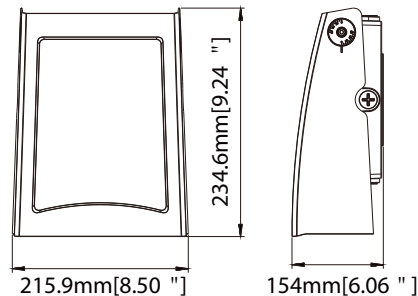

MODEL NUMBER(S)

Model No.	Watts (W)	Input Voltage	Lumens	CCT (K)	N.W (kg)
USA-RZWP05-40W-D-YY	40	120-277Vac	140LM/W(±5%)	5700K	1.50
USA-RZWP05-60W-D-YY	60	120-277Vac	140LM/W(±5%)	5700K	1.96

DIMENSIONS

USA-RZWP05
40W