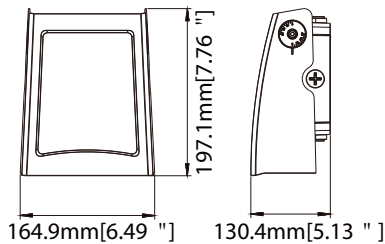

DESCRIPTION

This Select™ LED Adjustable Wall Packs provide die-casting aluminum alloy heat sink. Adjustable direction can be available from 0-90 degree, so forward throw illumination can be precisely aimed. This is an ideal commercial outdoor fixture for buildings. CCT, Watt adjustable by DIP Switch.

MODEL NUMBER(S)

Model No.	Watts (W)	Input Voltage	Lumens	CCT (K)	N.W (kg)
USA-RZWP05-40W-D-YY	40	120-277Vac	140LM/W(±5%)	5700K	1.50
USA-RZWP05-60W-D-YY	60	120-277Vac	140LM/W(±5%)	5700K	1.96

DIMENSIONS

USA-RZWP05
40W